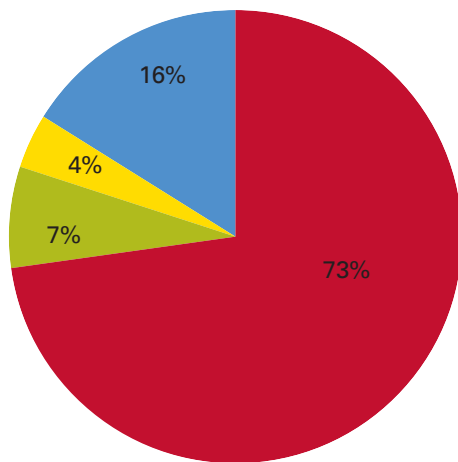

Enrollment of Public School Students by School Type

- MPS Traditional
- MPS Charter
- Non-MPS Charter
- Other MPS (Includes Selective, Partnership, Early Childhood Care Centers)

Zip Code 53224

- Ranking: 8
- Estimated school-age population: 4,395
- Seventy-eight percent of school-age children in 53224 attend a public or charter school.
- 53224 gains partial capacity from the Bruce School and a small overlap of the attendance area for the Milwaukee Sign Language School, a Tier II school located in 53223.
- 53224 has the lowest potential enrollment service gap in the system.